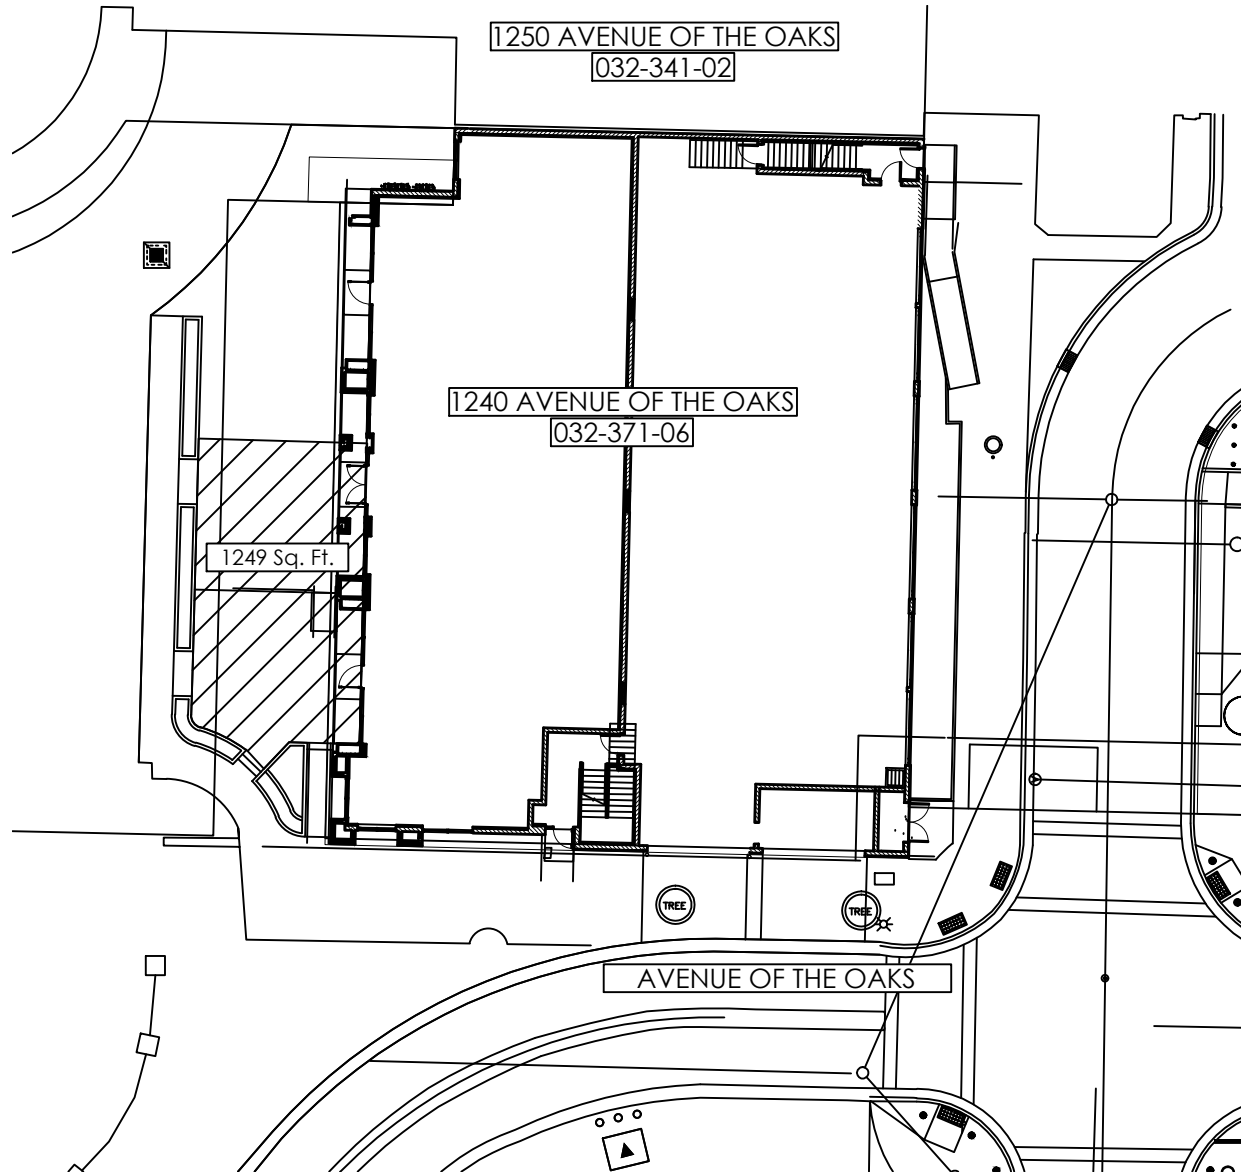

EXHIBIT A

GOLDEN ROTISSERIE
FOUNTAINHOUSE AT VICTORIAN SQUARE
APRIL 22, 2019

NORTH

SBLD19-

CHRISTY
CORPORATION

1000 Kiley Pkwy | Sparks Nevada 89436

775.502.8552